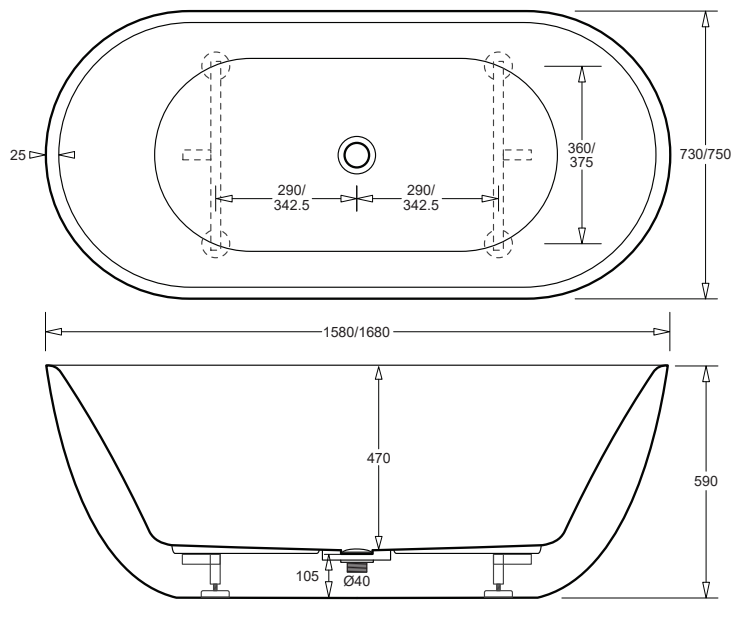

### FEATURES

- Fashionable European freestanding styling in durable gloss-white sanitary grade acrylic
- Generous depth and capacity
- Available in two sizes
- 40mm pop-up dome waste with overflow (PW10)
- Optional pop-down dome waste available in 5 attractive finishes
- Easy installation with concealed adjustable legs

### MODELS

	Size	Code
Venezia freestanding acrylic bath	1580 x 730 x 590	JBFS158
	1680 x 750 x 590	JBFS168

### PRODUCT DIMENSIONS

	L x W x H mm	CAPACITY L
JBFS158	1580x730x590	250
JBFS168	1680x750x590	280