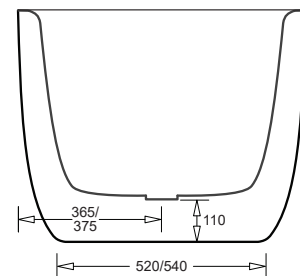

### PRODUCT DIMENSIONS

	L x W x H mm	CAPACITY L
JBFS158	1580x730x590	250
JBFS168	1680x750x590	280